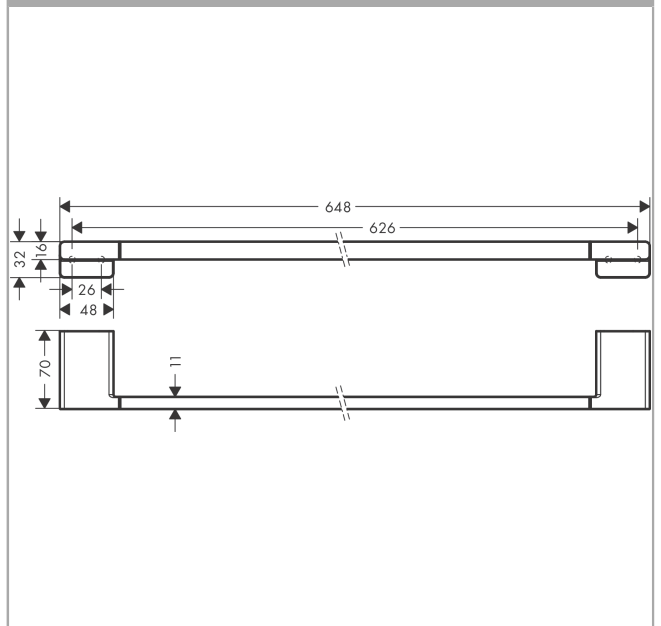

AddStoris

Bath towel rail

Surfaces: **Chrome** Article Number: **41747000**

Description

product features

- wall-mounted
- material: metal
- material holder: metal
- length: 648 mm
- with mounting material
- concealed fastening
- drilling distance: 626 mm
- diameter drill hole: 6 mm

Design awards

reddot winner 2021

Product image

Scale drawing

AddStoris
Bath towel rail
Surfaces: **Chrome**

Article Number: **41747000**

Exploded Drawing

Year of production: >04/21

AddStoris
Bath towel rail
 Surfaces: **Chrome** Article Number: **41747000**

Spare part list

Year of production: >04/21

| Pos. | Description | Article Number | Price | PU |
|-------------|--------------------|-----------------------|--------------|-----------|
| 1 | mounting set | 40915000 | € 11,31 | 1 |