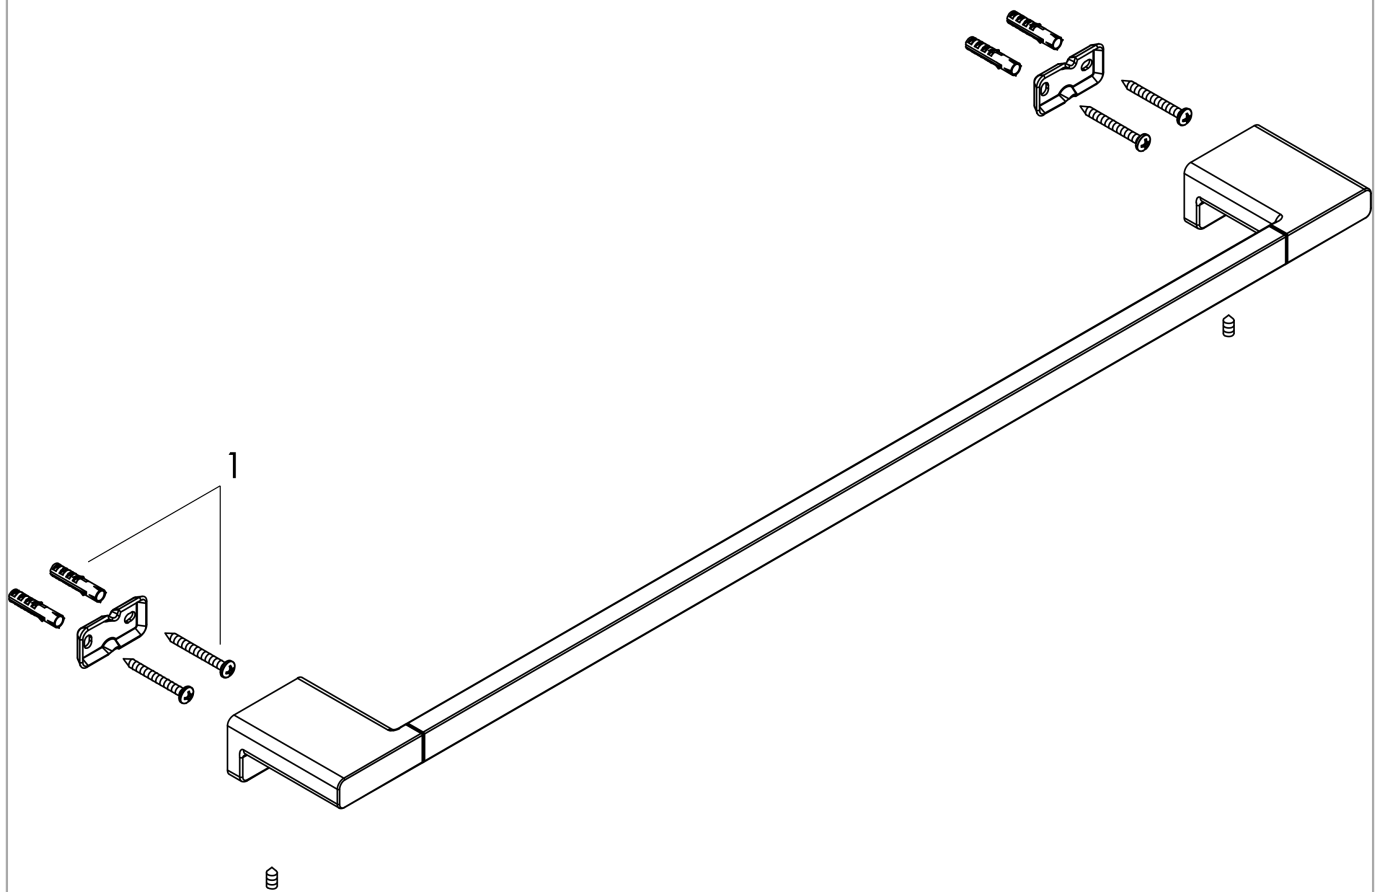

AddStoris

Bath towel rail

Surfaces: **Chrome** Article Number: **41747000**

Description

product features

- wall-mounted
- material: metal
- material holder: metal
- length: 648 mm
- with mounting material
- concealed fastening
- drilling distance: 626 mm
- diameter drill hole: 6 mm

Design awards

reddot winner 2021

Product image

Scale drawing

AddStoris
Bath towel rail
Surfaces: **Chrome**

Article Number: **41747000**

Exploded Drawing

Year of production: >04/21

AddStoris
Bath towel rail
 Surfaces: **Chrome** Article Number: **41747000**

Spare part list

Year of production: >04/21

| Pos. | Description | Article Number | Price | PU |
|-------------|--------------------|-----------------------|--------------|-----------|
| 1 | mounting set | 40915000 | € 11,31 | 1 |